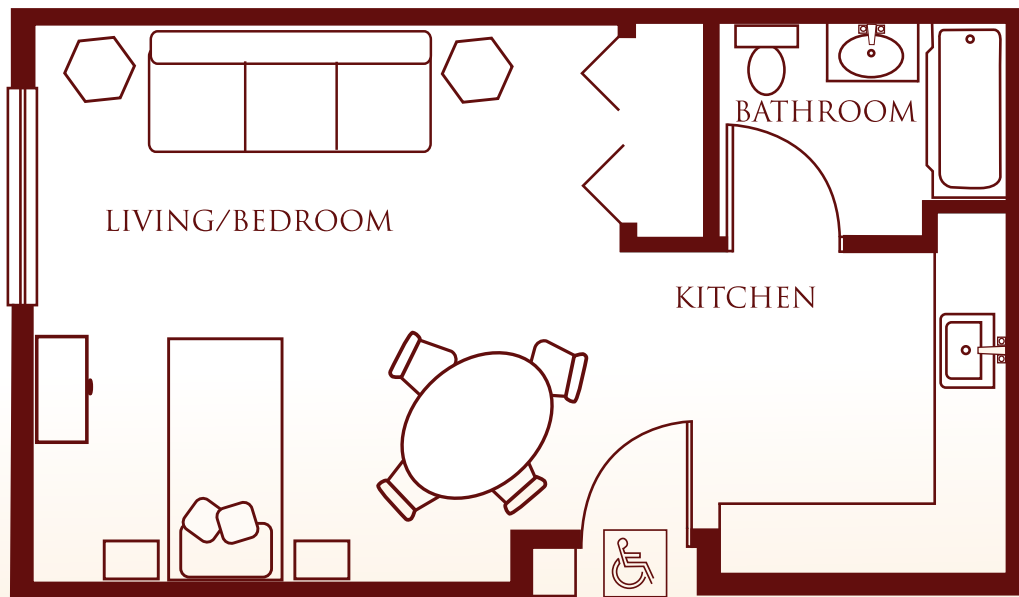

RETIREMENT LIVING FOR INDEPENDENT SENIORS

Palm

Studio • 460 SF

The Colonial Inn • 3730 14th Ave SE • Olympia, WA 98501
360-459-9110 • www.colonialinnolympia.com

QUALITY HOUSING FOR LIFE