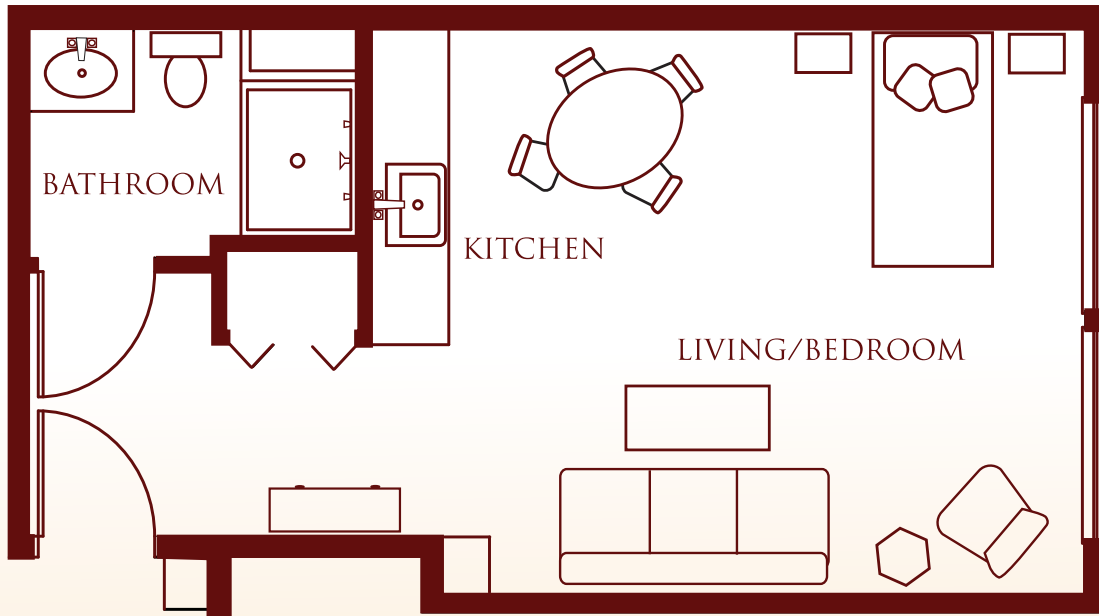

RETIREMENT LIVING FOR INDEPENDENT SENIORS

Magnolia

Studio • 413 SF

The Colonial Inn • 3730 14th Ave SE • Olympia, WA 98501
360-459-9110 • www.colonialinnolympia.com