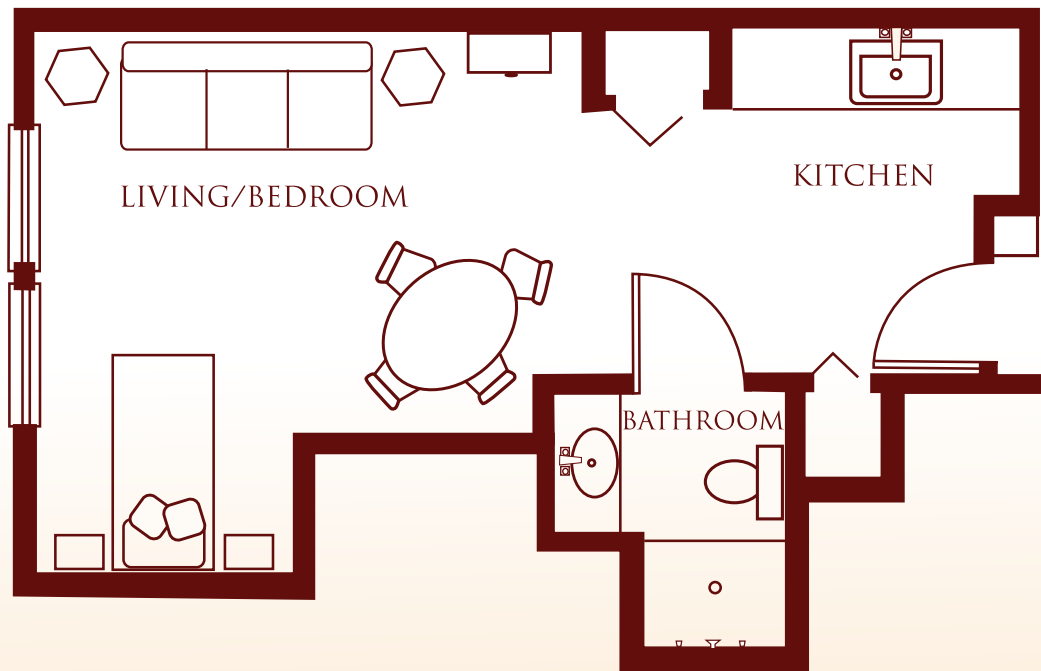

RETIREMENT LIVING FOR INDEPENDENT SENIORS

Lily

Studio • 400 SF

The Colonial Inn • 3730 14th Ave SE • Olympia, WA 98501
360-459-9110 • www.colonialinnolympia.com