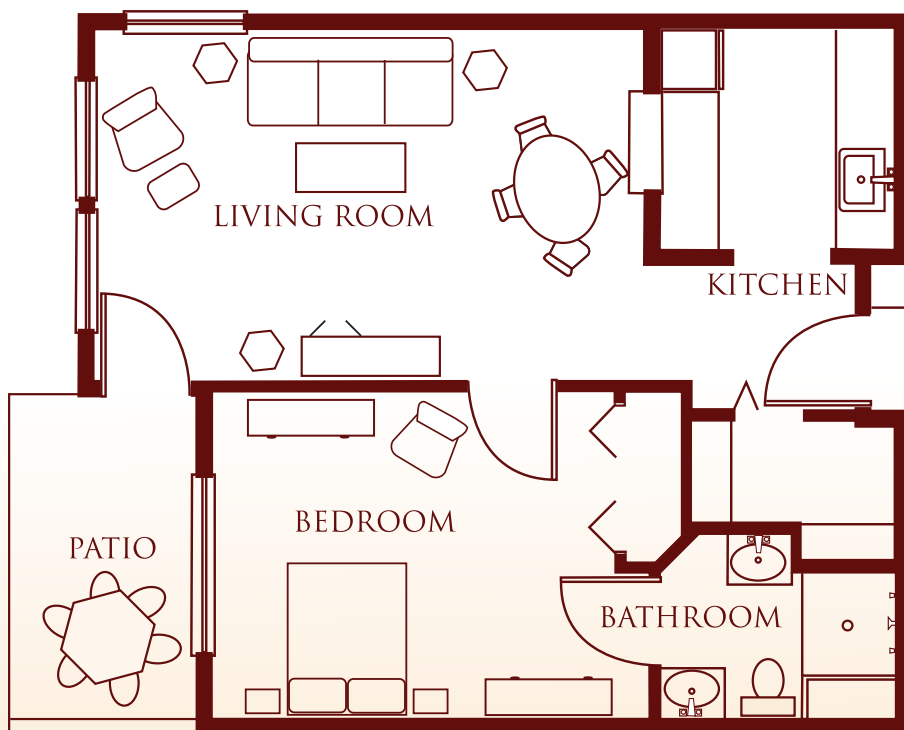

RETIREMENT LIVING FOR INDEPENDENT SENIORS

Jamestowne

One bedroom • 612 SF • Patio

The Colonial Inn • 3730 14th Ave SE • Olympia, WA 98501
360-459-9110 • www.colonialinnolympia.com

QUALITY HOUSING FOR LIFE