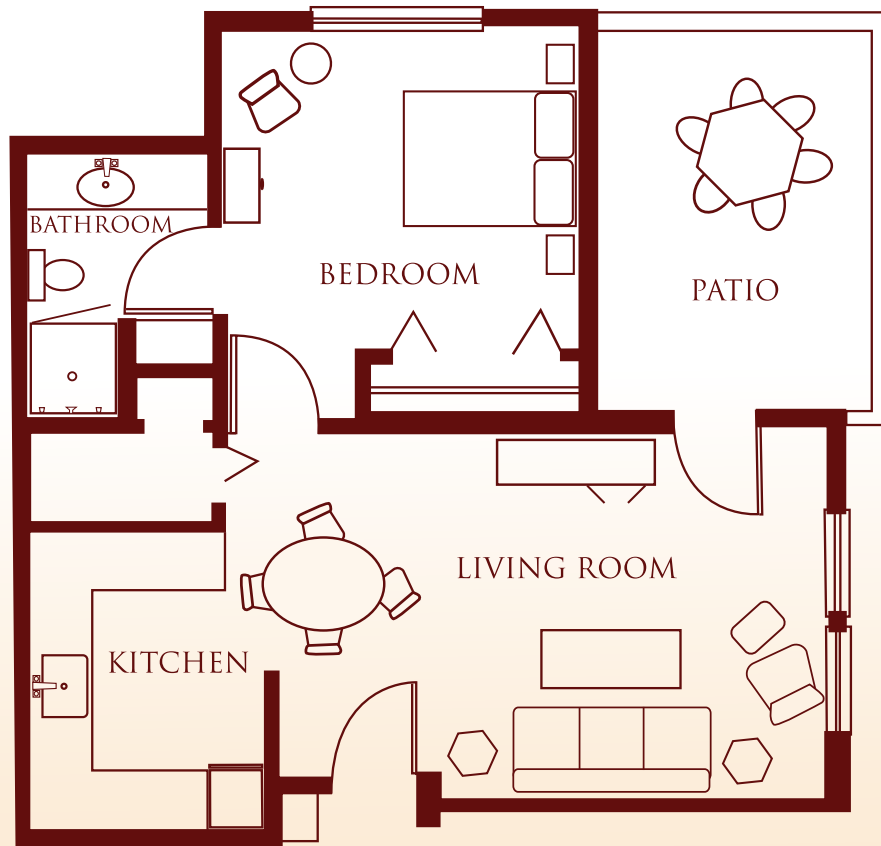

RETIREMENT LIVING FOR INDEPENDENT SENIORS

Ashley

One bedroom • 722 SF • Patio

The Colonial Inn • 3730 14th Ave SE • Olympia, WA 98501
360-459-9110 • www.colonialinnolympia.com

QUALITY HOUSING FOR LIFE