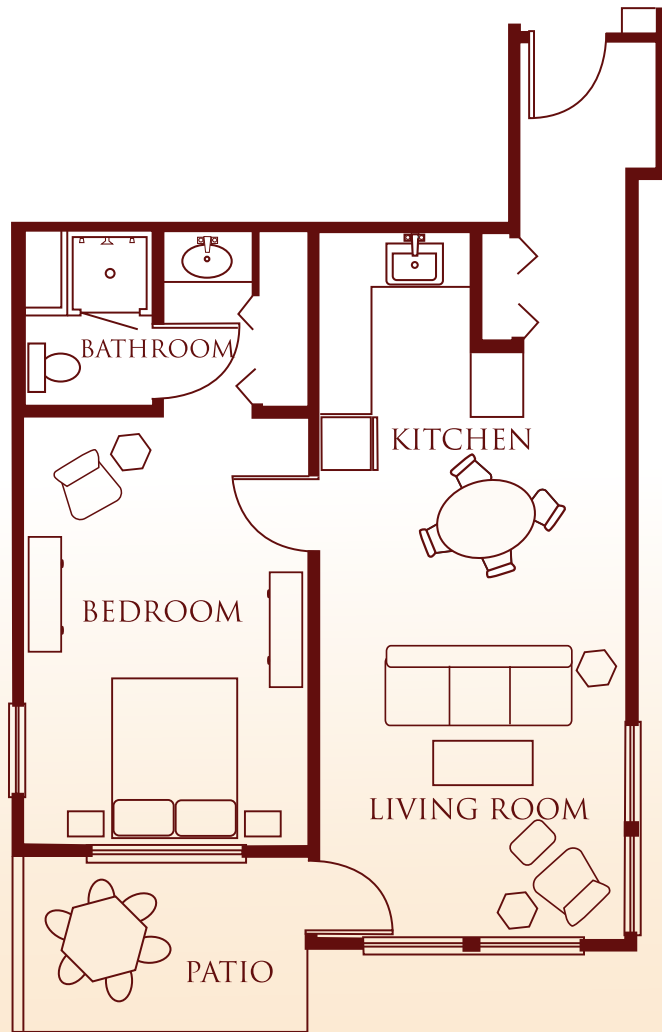

RETIREMENT LIVING FOR INDEPENDENT SENIORS

Virginia

One bedroom • 620 SF • Patio

The Colonial Inn • 3730 14th Ave SE • Olympia, WA 98501
360-459-9110 • www.colonialinnolympia.com

QUALITY HOUSING FOR LIFE