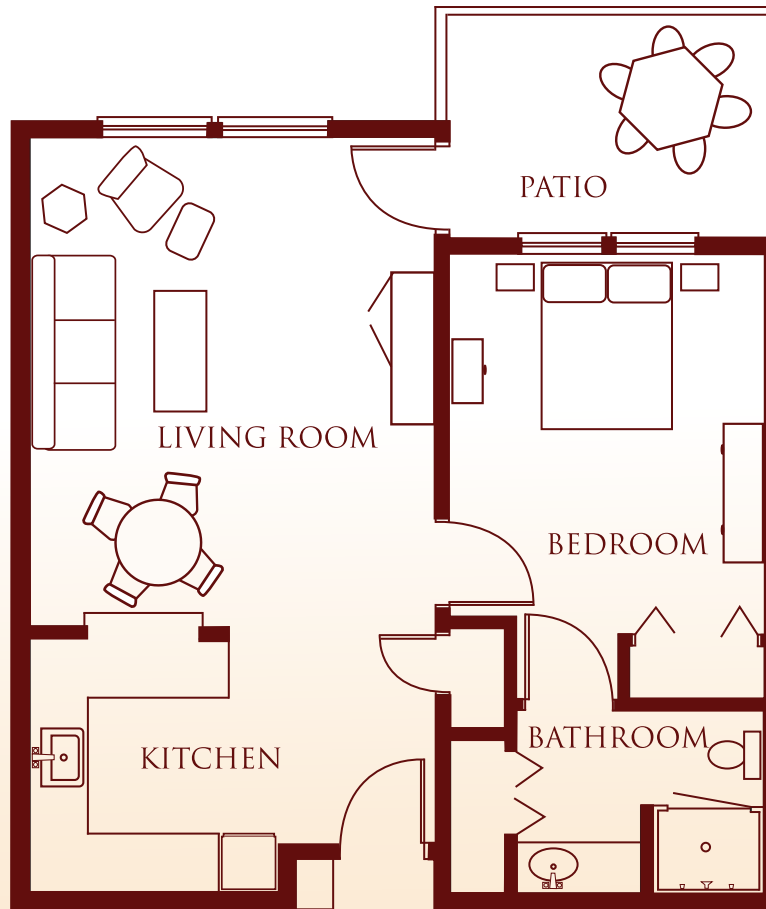

# Georgia

One bedroom • 747 SF • Patio

The Colonial Inn • 3730 14th Ave SE • Olympia, WA 98501  
360-459-9110 • [www.colonialinnolympia.com](http://www.colonialinnolympia.com)

QUALITY HOUSING FOR LIFE