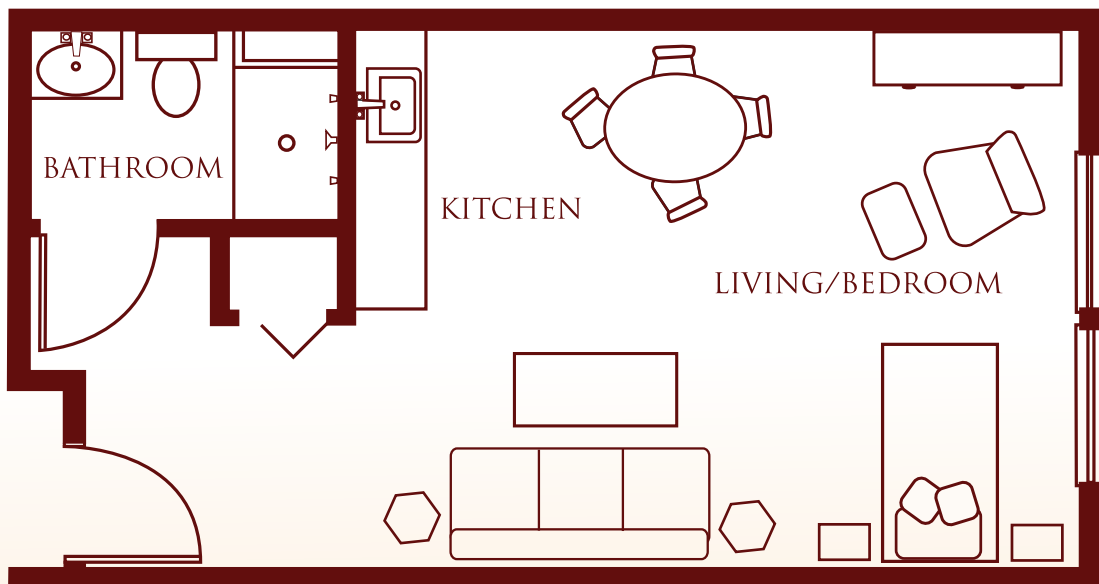

RETIREMENT LIVING FOR INDEPENDENT SENIORS

Dogwood

Studio • 400 SF

The Colonial Inn • 3730 14th Ave SE • Olympia, WA 98501
360-459-9110 • www.colonialinnolympia.com

QUALITY HOUSING FOR LIFE