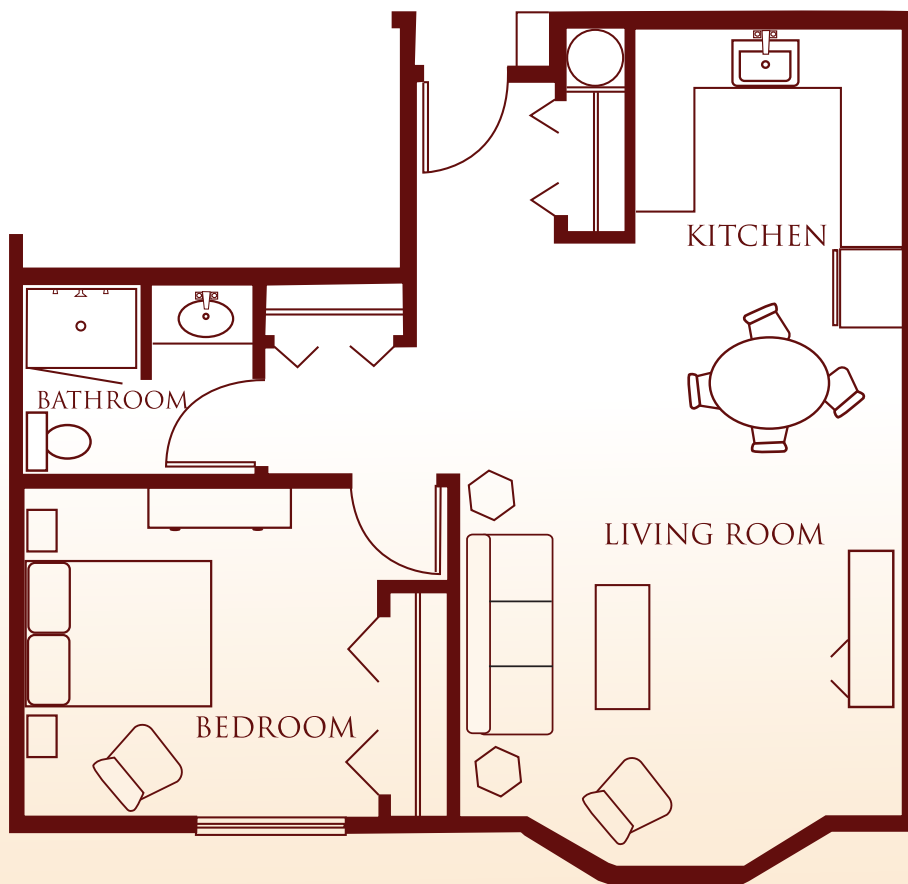

RETIREMENT LIVING FOR INDEPENDENT SENIORS

Charleston

One bedroom • 689 SF • Patio

The Colonial Inn • 3730 14th Ave SE • Olympia, WA 98501
360-459-9110 • www.colonialinnolympia.com

QUALITY HOUSING FOR LIFE