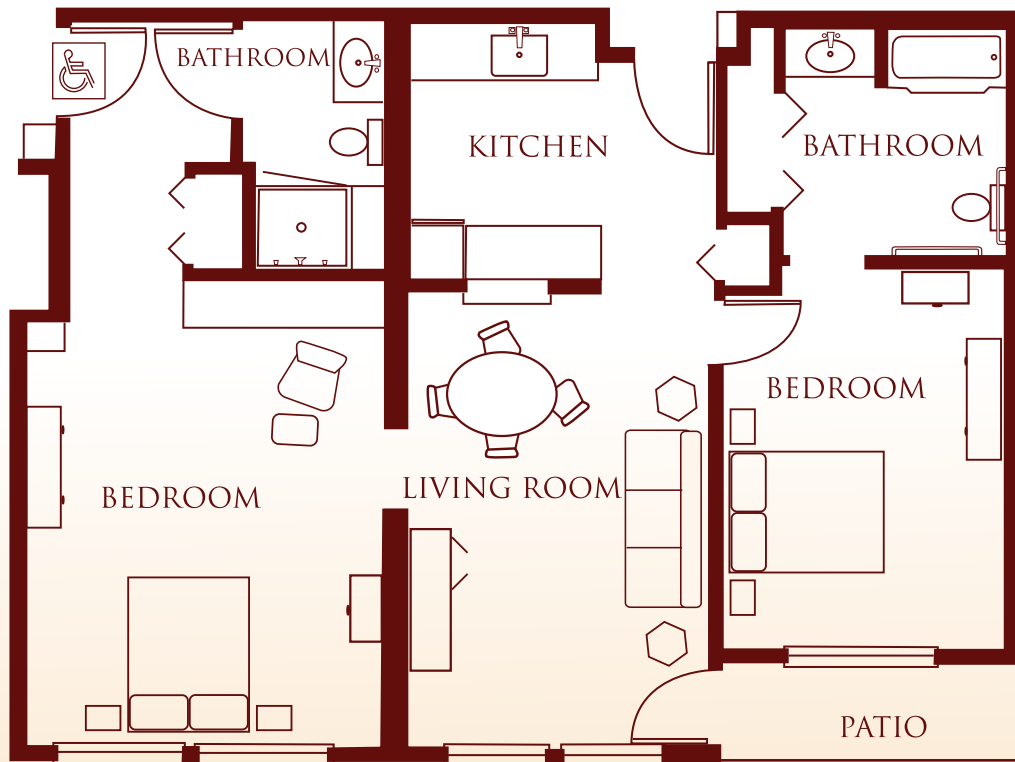

RETIREMENT LIVING FOR INDEPENDENT SENIORS

Governor

Two bedroom • Two bath
Studio/Suite Combo with patio

The Colonial Inn • 3730 14th Ave SE • Olympia, WA 98501
360-459-9110 • www.colonialinnolympia.com

QUALITY HOUSING FOR LIFE