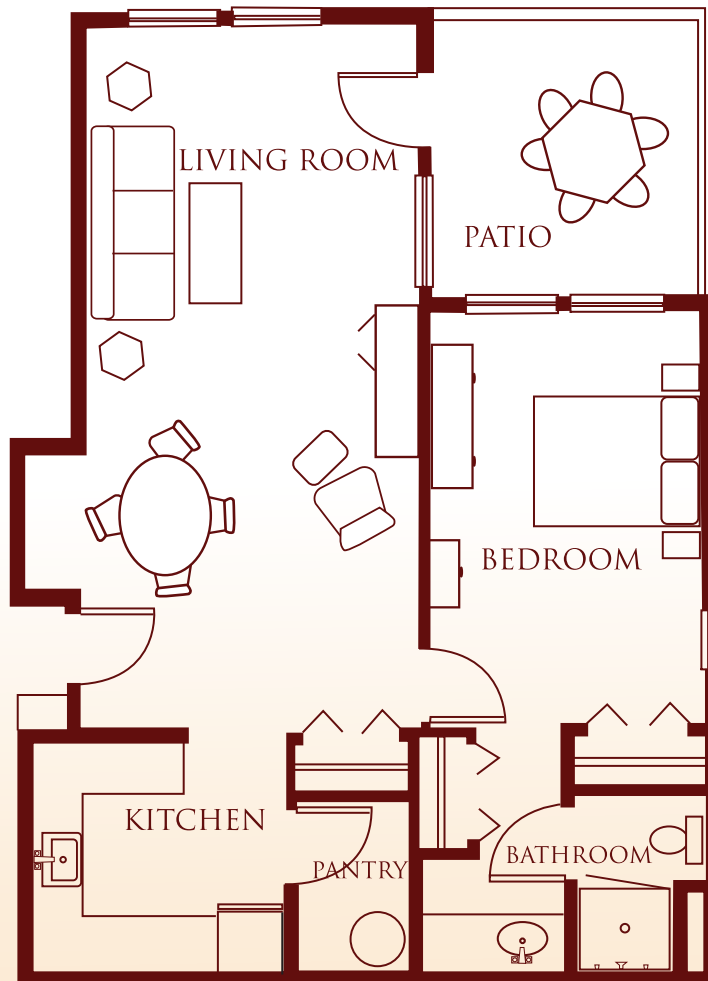

RETIREMENT LIVING FOR INDEPENDENT SENIORS

Concord

One bedroom • 943 SF

The Colonial Inn • 3730 14th Ave SE • Olympia, WA 98501
360-459-9110 • www.colonialinnolympia.com

QUALITY HOUSING FOR LIFE